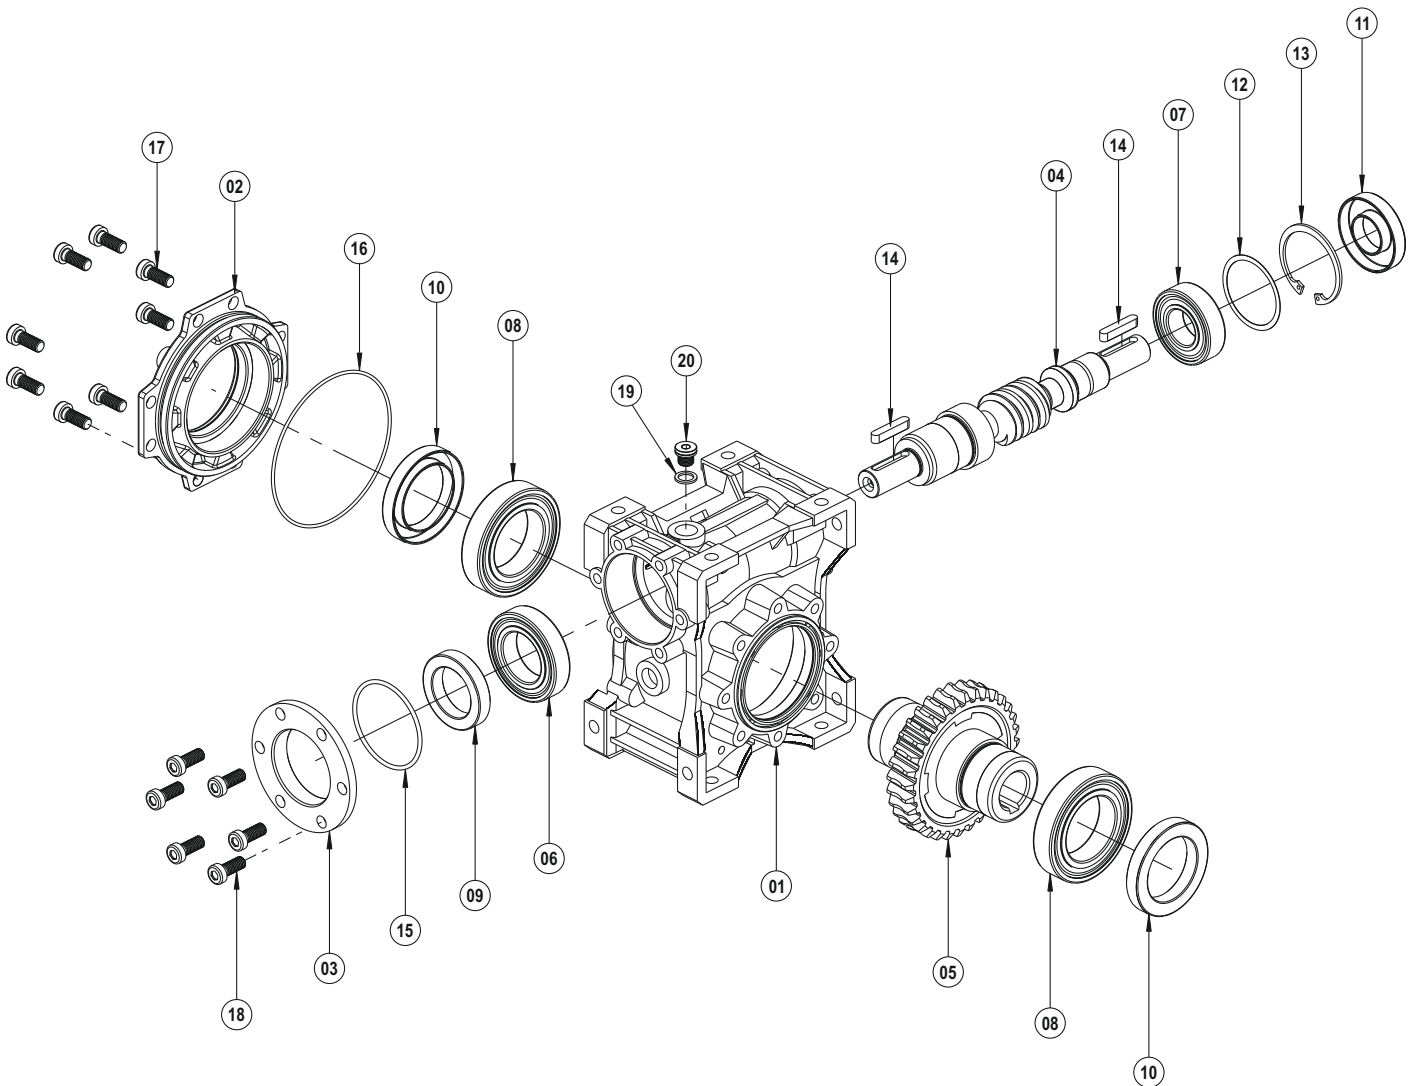

PGR[®]
DRIVE TECHNOLOGIES

- 01 Gear Case
- 02 Cover
- 03 Input Flange
- 04 Driving Pinion
- 05 Driving Gear
- 06 Bearing
- 07 Bearing
- 08 Bearing
- 09 Oil Seal
- 10 Oil Seal
- 11 Oil Cover
- 12 Circlip (DIN 471)
- 13 Shim (DIN 988)
- 14 O-Ring
- 15 O-Ring
- 16 Washer (DIN 7603)
- 17 Oil Plug (DIN 908)
- 18 Bolt (DIN 7984)
- 19 Bolt (DIN 7984)

- 01 Gear Case
- 02 Input Flange
- 03 Cover
- 04 Driving Pinion
- 05 Driving Gear
- 06 Bearing
- 07 Bearing
- 08 Bearing
- 09 Oil Seal
- 10 Oil Seal
- 11 Oil Cover
- 12 Circlip (DIN 472)
- 13 Key (DIN 6885)
- 14 O-Ring
- 15 O-Ring
- 16 Washer (DIN 7603)
- 17 Oil Plug (DIN 908)
- 18 Bolt (DIN 7984)
- 19 Bolt (DIN 7984)

- 01 Gear Case
- 02 Cover
- 03 Input Flange
- 04 Driving Pinion
- 05 Driving Gear
- 06 Bearing
- 07 Bearing
- 08 Bearing
- 09 Oil Seal
- 10 Oil Seal
- 11 Oil Seal
- 12 Shim (DIN 988)
- 13 Circlip (DIN 472)
- 14 Key (DIN 6885)
- 15 O-Ring
- 16 O-Ring
- 17 Bolt (DIN 7984)
- 18 Bolt (DIN 7984)
- 19 Washer (DIN 7603)
- 20 Oil Plug (DIN 908)