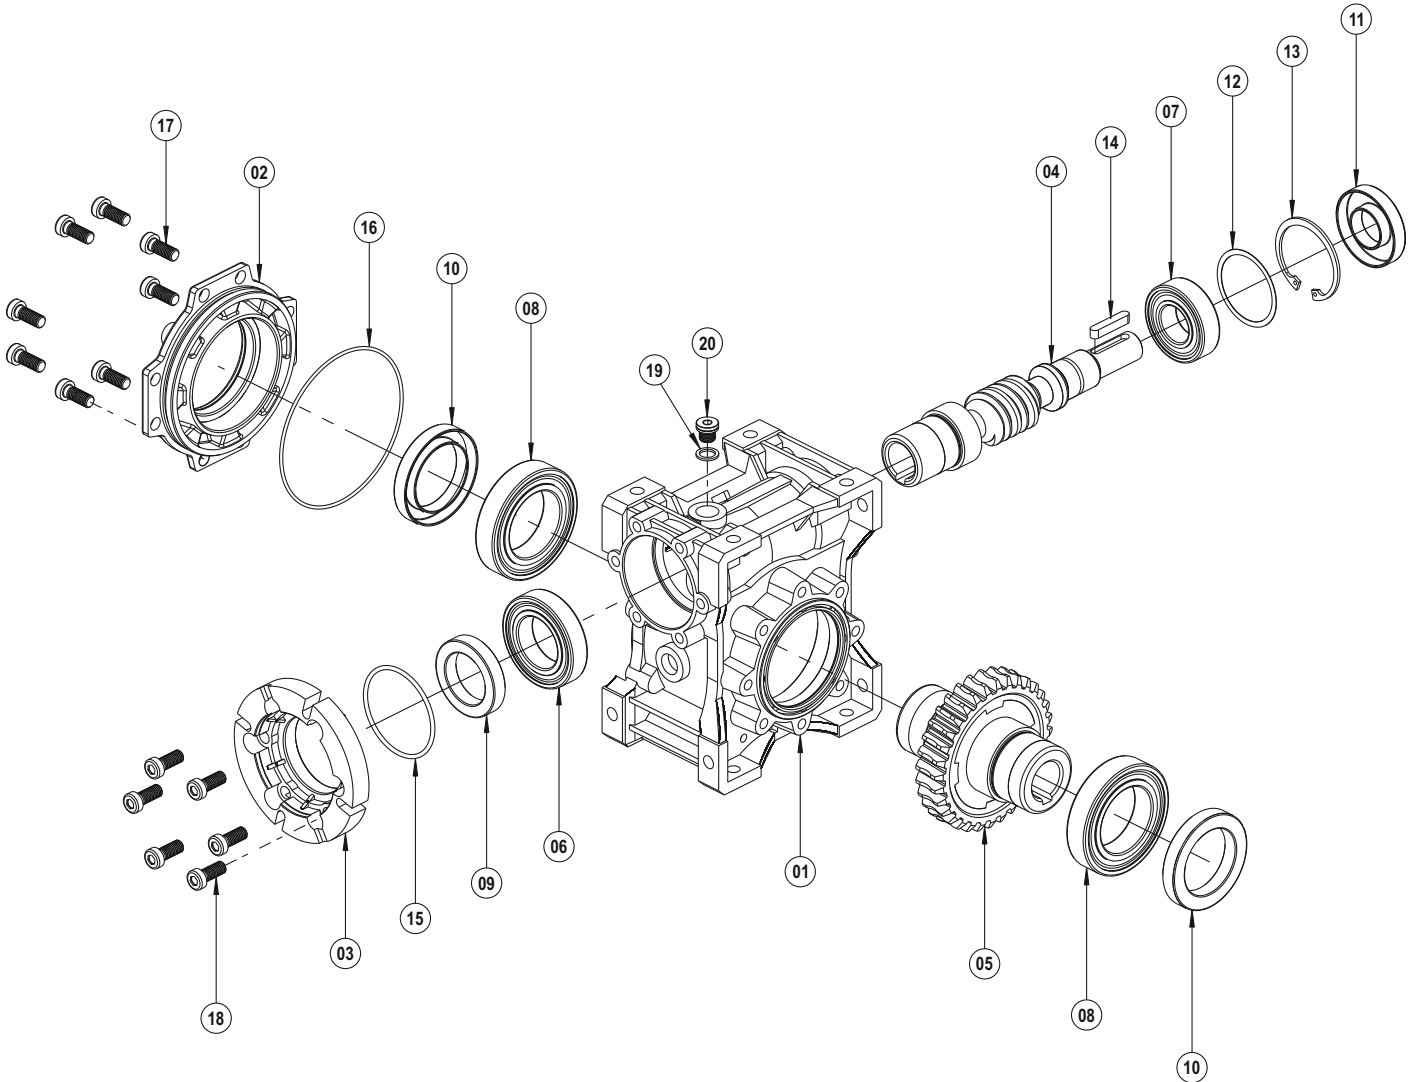

PGR[®]
DRIVE TECHNOLOGIES

- 01 Gear Case
- 02 Cover
- 03 Input Flange
- 04 Driving Pinion
- 05 Driving Gear
- 06 Bearing
- 07 Bearing
- 08 Bearing
- 09 Oil Seal
- 10 Oil Seal
- 11 Oil Cover
- 12 Circlip (DIN 471)
- 13 Shim (DIN 988)
- 14 O-Ring
- 15 O-Ring
- 16 Washer (DIN 7603)
- 17 Oil Plug (DIN 908)
- 18 Bolt (DIN 7984)
- 19 Bolt (DIN 7984)

- 01 Gear Case
- 02 Input Flange
- 03 Cover
- 04 Driving Pinion
- 05 Driving Gear
- 06 Bearing
- 07 Bearing
- 08 Bearing
- 09 Oil Seal
- 10 Oil Seal
- 11 Oil Cover
- 12 Circlip (DIN 472)
- 13 Key (DIN 6885)
- 14 O-Ring
- 15 O-Ring
- 16 Washer (DIN 7603)
- 17 Oil Plug (DIN 908)
- 18 Bolt (DIN 7984)
- 19 Bolt (DIN 7984)

- 01 Gear Case
- 02 Cover
- 03 Input Flange
- 04 Driving Pinion
- 05 Driving Gear
- 06 Bearing
- 07 Bearing
- 08 Bearing
- 09 Oil Seal
- 10 Oil Seal
- 11 Oil Seal
- 12 Shim (DIN 988)
- 13 Circlip (DIN 472)
- 14 Key (DIN 6885)
- 15 O-Ring
- 16 O-Ring
- 17 Bolt (DIN 7984)
- 18 Bolt (DIN 7984)
- 19 Washer (DIN 7603)
- 20 Oil Plug (DIN 908)