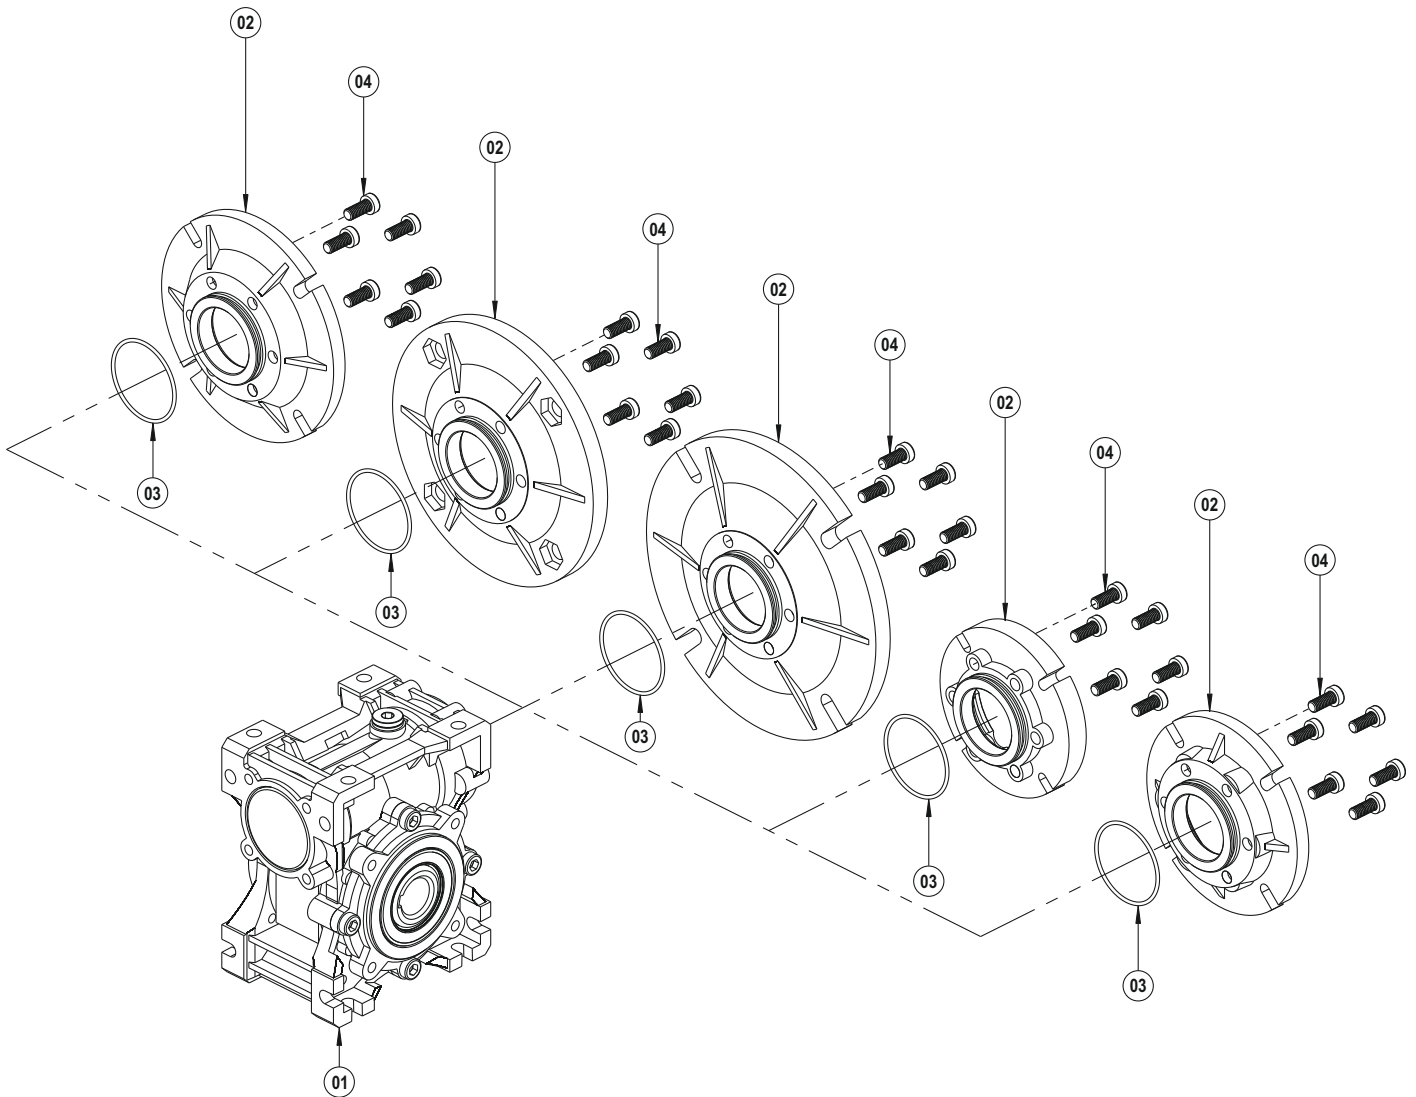

- 01 Gear Case
- 02 Input Flange
- 03 Cover
- 04 Driving Pinion
- 05 Driving Gear
- 06 Bearing
- 07 Bearing
- 08 Bearing
- 09 Oil Seal
- 10 Oil Seal
- 11 Oil Cover
- 12 Circlip (DIN 472)
- 13 Key (DIN 6885)
- 14 O-Ring
- 15 O-Ring
- 16 Washer (DIN 7603)
- 17 Oil Plug (DIN 908)
- 18 Bolt (DIN 7984)
- 19 Bolt (DIN 7984)

- 01 Gear Case
- 02 Cover
- 03 Input Flange
- 04 Driving Pinion
- 05 Driving Gear
- 06 Bearing
- 07 Bearing
- 08 Bearing
- 09 Oil Seal
- 10 Oil Seal
- 11 Oil Seal
- 12 Shim (DIN 988)
- 13 Circlip (DIN 472)
- 14 Key (DIN 6885)
- 15 O-Ring
- 16 O-Ring
- 17 Bolt (DIN 7984)
- 18 Bolt (DIN 7984)
- 19 Washer (DIN 7603)
- 20 Oil Plug (DIN 908)

TMA - ÇMA

- 01 PMRV PLUS / PRV PLUS Kit
- 02 Output Solid Shaft (With Key)
- 03 Double Output Shaft (With Key)
- 04 Washer
- 05 Circlip (DIN 471)
- 06 Key (DIN 6885)
- 07 Key (DIN 6885)

PAM B5 / B14

- 01 PMRV PLUS Kit
- 02 B5 / B14 Input Flange
- 03 O-Ring
- 04 Bolt (DIN 7984)