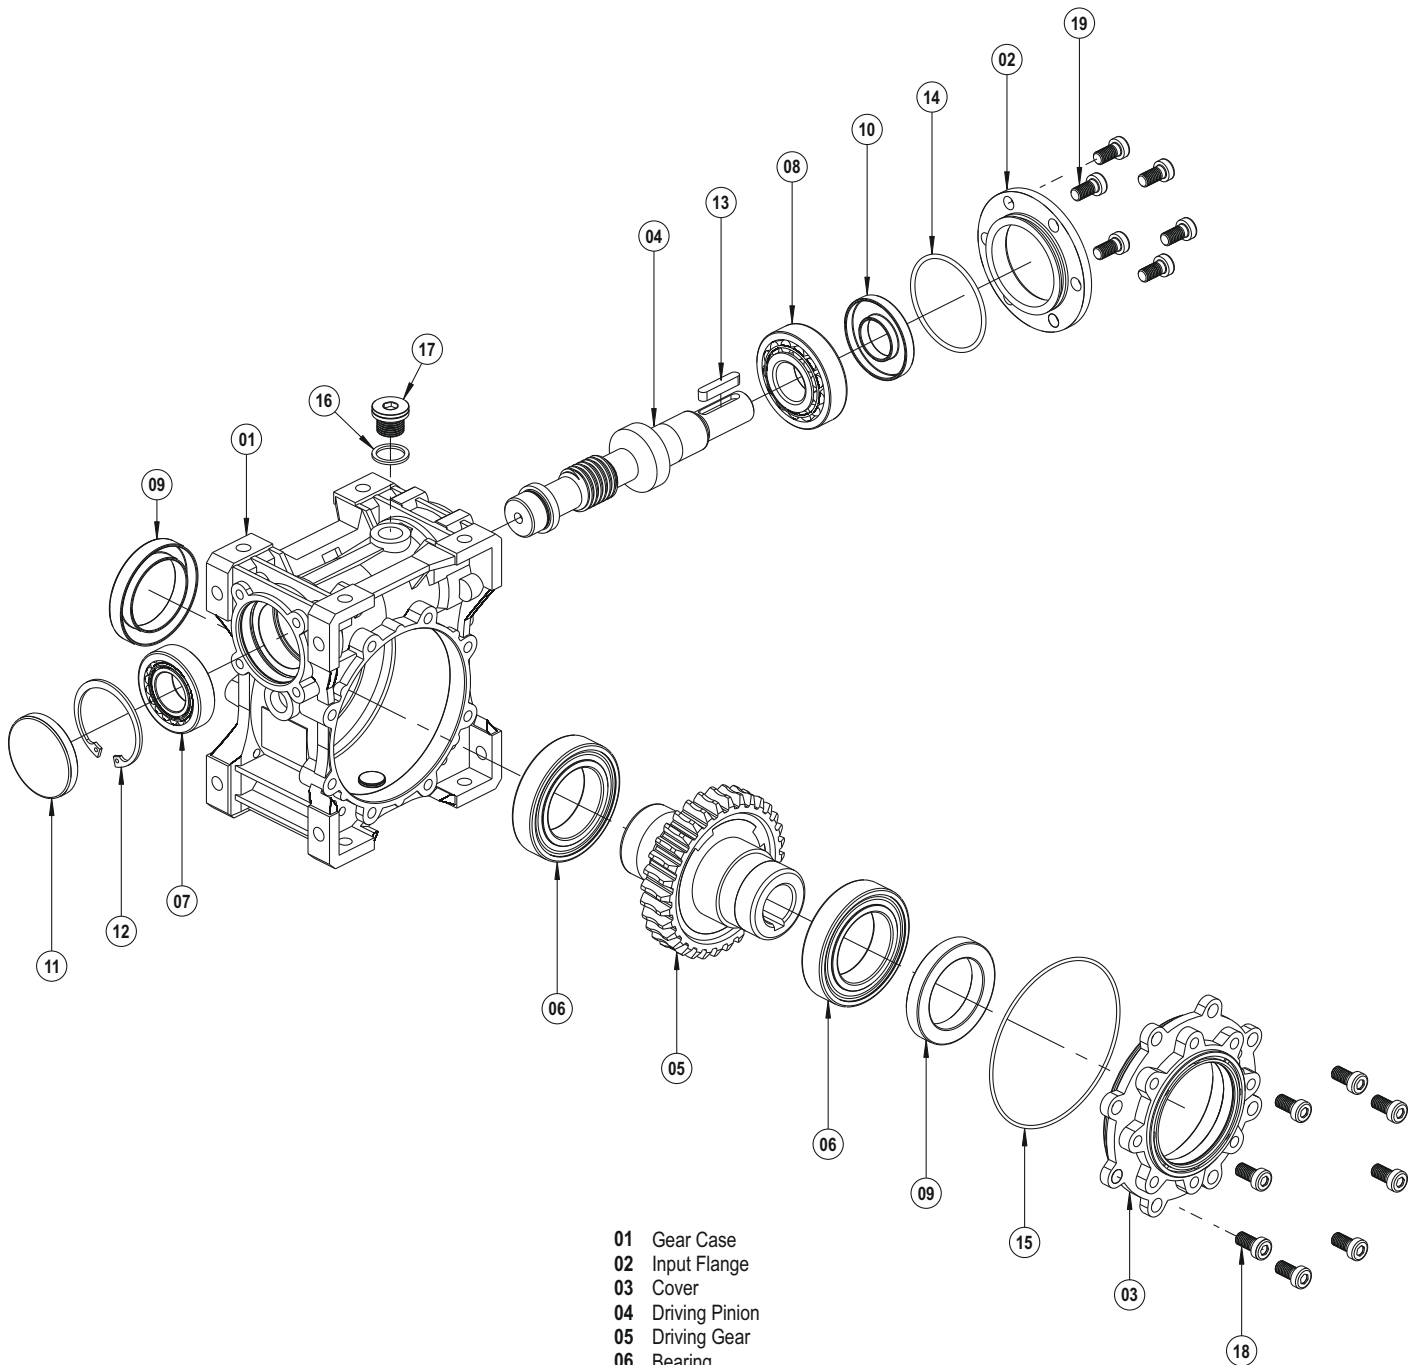

PGR[®]
DRIVE TECHNOLOGIES

- 01 Gear Case
- 02 Cover
- 03 Input Flange
- 04 Driving Pinion
- 05 Driving Gear
- 06 Bearing
- 07 Bearing
- 08 Bearing
- 09 Oil Seal
- 10 Oil Seal
- 11 Oil Cover
- 12 Circlip (DIN 471)
- 13 Shim (DIN 988)
- 14 O-Ring
- 15 O-Ring
- 16 Washer (DIN 7603)
- 17 Oil Plug (DIN 908)
- 18 Bolt (DIN 7984)
- 19 Bolt (DIN 7984)

- 01 Gear Case
- 02 Input Flange
- 03 Cover
- 04 Driving Pinion
- 05 Driving Gear
- 06 Bearing
- 07 Bearing
- 08 Bearing
- 09 Oil Seal
- 10 Oil Seal
- 11 Oil Cover
- 12 Circlip (DIN 472)
- 13 Key (DIN 6885)
- 14 O-Ring
- 15 O-Ring
- 16 Washer (DIN 7603)
- 17 Oil Plug (DIN 908)
- 18 Bolt (DIN 7984)
- 19 Bolt (DIN 7984)

- 01 Gear Case
- 02 Cover
- 03 Input Flange
- 04 Driving Pinion
- 05 Driving Gear
- 06 Bearing
- 07 Bearing
- 08 Bearing
- 09 Oil Seal
- 10 Oil Seal
- 11 Oil Seal
- 12 Shim (DIN 988)
- 13 Circlip (DIN 472)
- 14 Key (DIN 6885)
- 15 O-Ring
- 16 O-Ring
- 17 Bolt (DIN 7984)
- 18 Bolt (DIN 7984)
- 19 Washer (DIN 7603)
- 20 Oil Plug (DIN 908)