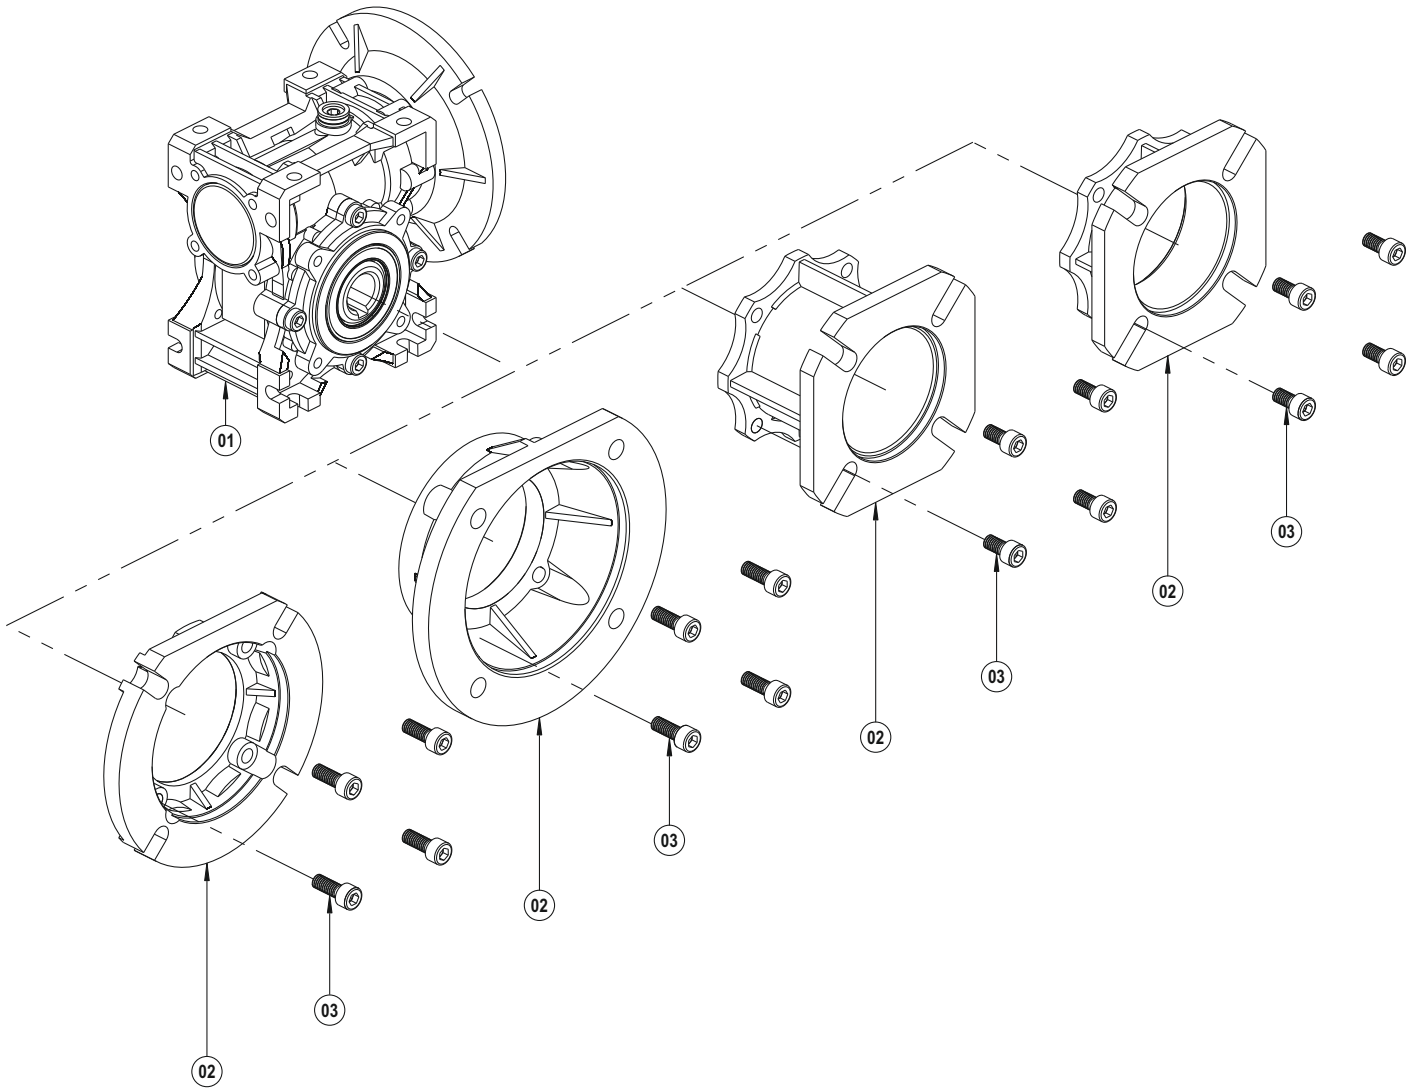

- 01 Gear Case
- 02 Cover
- 03 Input Flange
- 04 Driving Pinion
- 05 Driving Gear
- 06 Bearing
- 07 Bearing
- 08 Bearing
- 09 Oil Seal
- 10 Oil Seal
- 11 Oil Seal
- 12 Shim (DIN 988)
- 13 Circlip (DIN 472)
- 14 Key (DIN 6885)
- 15 O-Ring
- 16 O-Ring
- 17 Bolt (DIN 7984)
- 18 Bolt (DIN 7984)
- 19 Washer (DIN 7603)
- 20 Oil Plug (DIN 908)

TMA - ÇMA

- 01 PMRV PLUS / PRV PLUS Kit
- 02 Output Solid Shaft (With Key)
- 03 Double Output Shaft (With Key)
- 04 Washer
- 05 Circlip (DIN 471)
- 06 Key (DIN 6885)
- 07 Key (DIN 6885)

PAM B5 / B14

- 01 PMRV PLUS Kit
- 02 B5 / B14 Input Flange
- 03 O-Ring
- 04 Bolt (DIN 7984)

Accessories

B5 Output Flange

- 01 PMRV PLUS / PRV PLUS Kit
- 02 B5 Output Flange
- 03 Bolt (DIN 912)

Accessories

Torque Arm

- 01 PMRV PLUS / PRV PLUS Kit
- 02 Torque Arm
- 03 Rubber Buffer
- 04 Bolt (DIN 912)