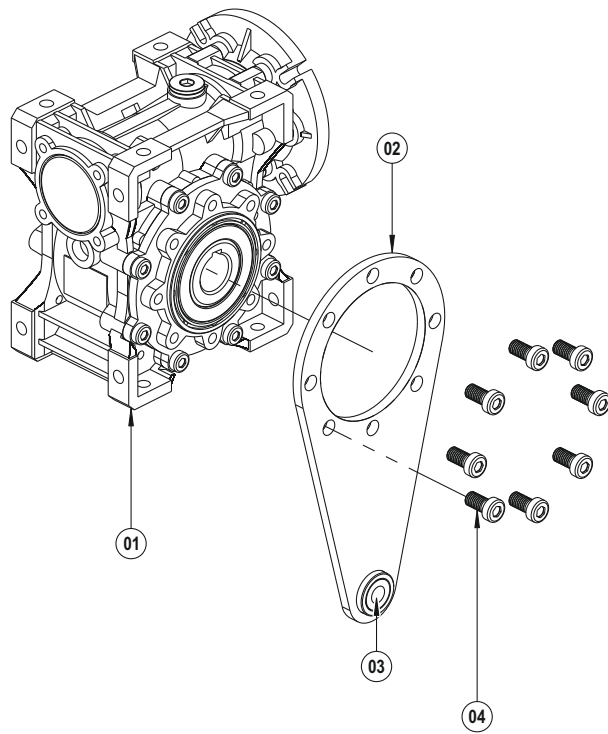

- 01 Gear Case
- 02 Cover
- 03 Input Flange
- 04 Driving Pinion
- 05 Driving Gear
- 06 Bearing
- 07 Bearing
- 08 Bearing
- 09 Oil Seal
- 10 Oil Seal
- 11 Oil Seal
- 12 Shim (DIN 988)
- 13 Circlip (DIN 472)
- 14 Key (DIN 6885)
- 15 O-Ring
- 16 O-Ring
- 17 Bolt (DIN 7984)
- 18 Bolt (DIN 7984)
- 19 Washer (DIN 7603)
- 20 Oil Plug (DIN 908)

TMA - ÇMA

- 01 PMRV PLUS / PRV PLUS Kit
- 02 Output Solid Shaft (With Key)
- 03 Double Output Shaft (With Key)
- 04 Washer
- 05 Circlip (DIN 471)
- 06 Key (DIN 6885)
- 07 Key (DIN 6885)

PAM B5 / B14

- 01 PMRV PLUS Kit
- 02 B5 / B14 Input Flange
- 03 O-Ring
- 04 Bolt (DIN 7984)

Accessories

B5 Output Flange

- 01 PMRV PLUS / PRV PLUS Kit
- 02 B5 Output Flange
- 03 Bolt (DIN 912)

Accessories

Torque Arm

- 01 PMRV PLUS / PRV PLUS Kit
- 02 Torque Arm
- 03 Rubber Buffer
- 04 Bolt (DIN 912)