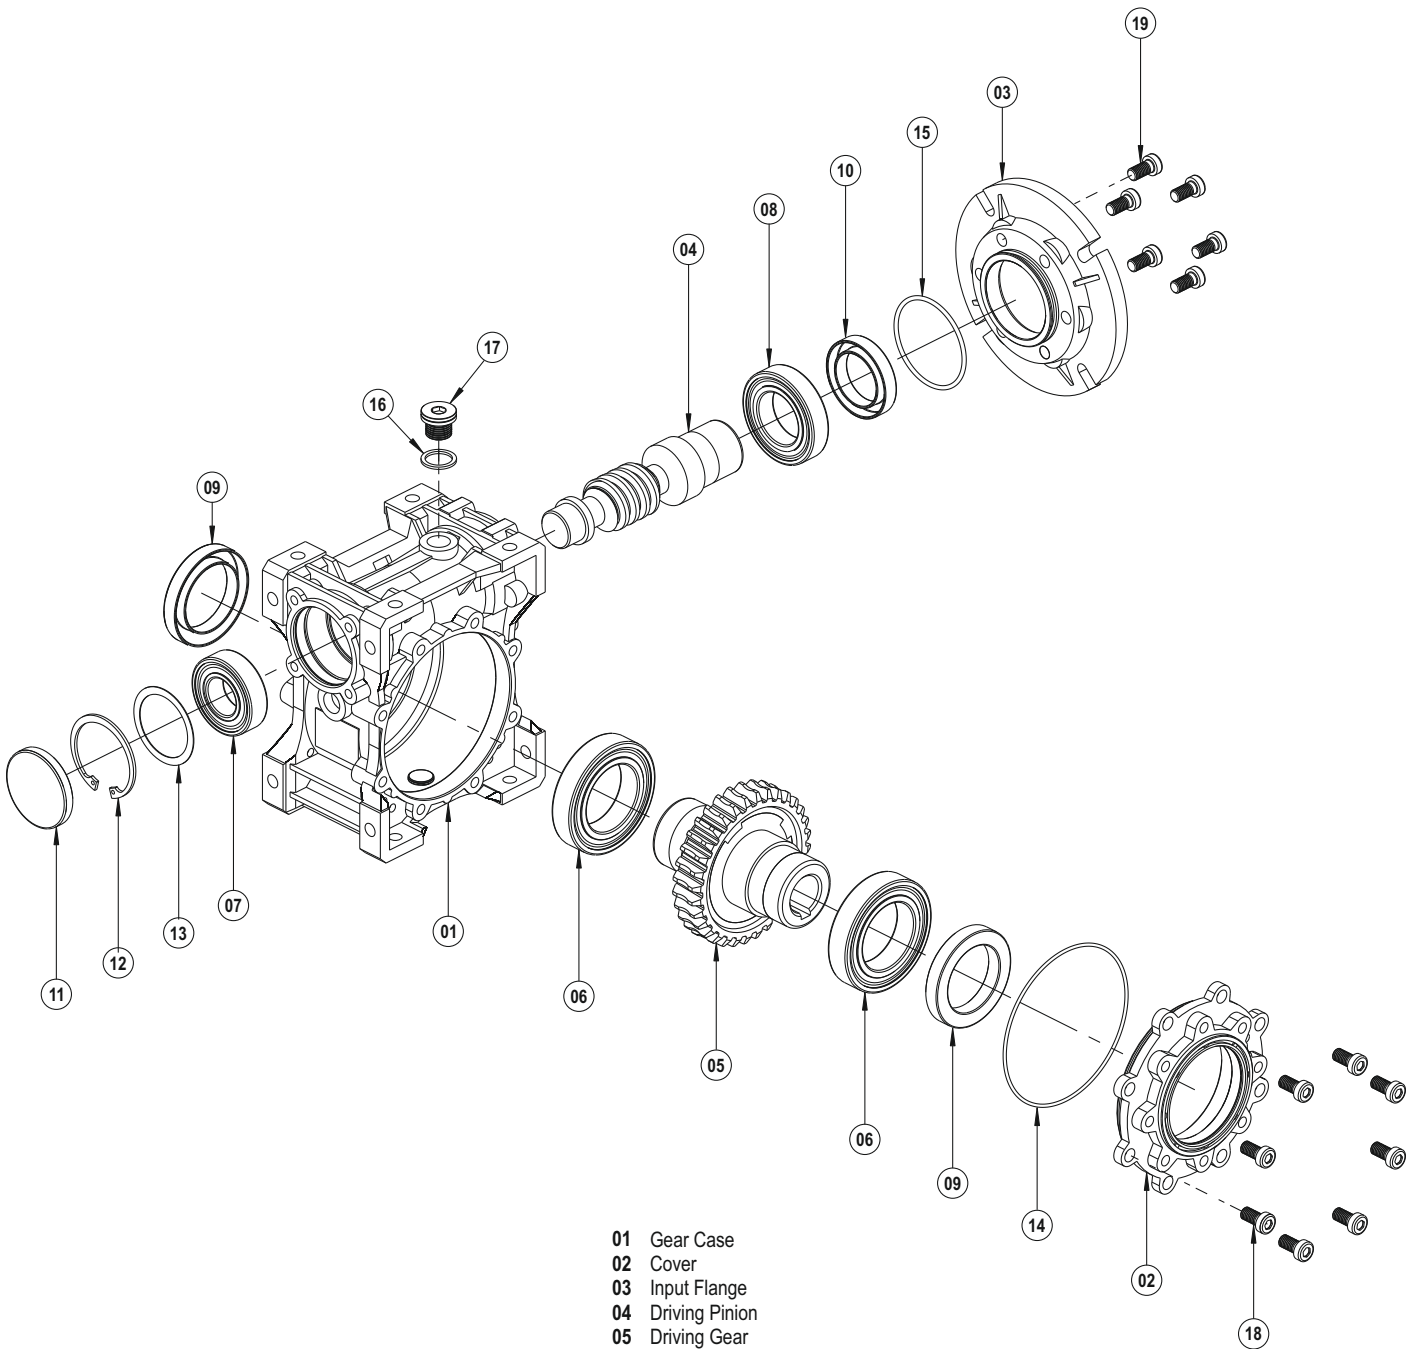

PGR[®]
DRIVE TECHNOLOGIES

- 01 Gear Case
- 02 Cover
- 03 Input Flange
- 04 Driving Pinion
- 05 Driving Gear
- 06 Bearing
- 07 Bearing
- 08 Bearing
- 09 Oil Seal
- 10 Oil Seal
- 11 Oil Cover
- 12 Circlip (DIN 471)
- 13 Shim (DIN 988)
- 14 O-Ring
- 15 O-Ring
- 16 Washer (DIN 7603)
- 17 Oil Plug (DIN 908)
- 18 Bolt (DIN 7984)
- 19 Bolt (DIN 7984)

- 01 Gear Case
- 02 Input Flange
- 03 Cover
- 04 Driving Pinion
- 05 Driving Gear
- 06 Bearing
- 07 Bearing
- 08 Bearing
- 09 Oil Seal
- 10 Oil Seal
- 11 Oil Cover
- 12 Circlip (DIN 472)
- 13 Key (DIN 6885)
- 14 O-Ring
- 15 O-Ring
- 16 Washer (DIN 7603)
- 17 Oil Plug (DIN 908)
- 18 Bolt (DIN 7984)
- 19 Bolt (DIN 7984)

- 01 Gear Case
- 02 Cover
- 03 Input Flange
- 04 Driving Pinion
- 05 Driving Gear
- 06 Bearing
- 07 Bearing
- 08 Bearing
- 09 Oil Seal
- 10 Oil Seal
- 11 Oil Seal
- 12 Shim (DIN 988)
- 13 Circlip (DIN 472)
- 14 Key (DIN 6885)
- 15 O-Ring
- 16 O-Ring
- 17 Bolt (DIN 7984)
- 18 Bolt (DIN 7984)
- 19 Washer (DIN 7603)
- 20 Oil Plug (DIN 908)