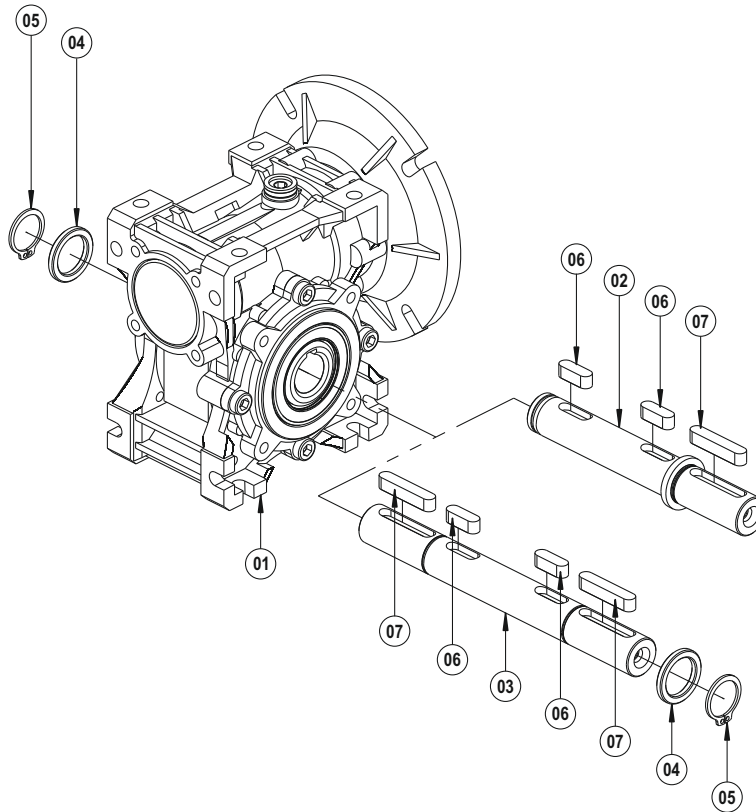

- 01 Gear Case
- 02 Input Flange
- 03 Cover
- 04 Driving Pinion
- 05 Driving Gear
- 06 Bearing
- 07 Bearing
- 08 Bearing
- 09 Oil Seal
- 10 Oil Seal
- 11 Oil Cover
- 12 Circlip (DIN 472)
- 13 Key (DIN 6885)
- 14 O-Ring
- 15 O-Ring
- 16 Washer (DIN 7603)
- 17 Oil Plug (DIN 908)
- 18 Bolt (DIN 7984)
- 19 Bolt (DIN 7984)

- 01 Gear Case
- 02 Cover
- 03 Input Flange
- 04 Driving Pinion
- 05 Driving Gear
- 06 Bearing
- 07 Bearing
- 08 Bearing
- 09 Oil Seal
- 10 Oil Seal
- 11 Oil Seal
- 12 Shim (DIN 988)
- 13 Circlip (DIN 472)
- 14 Key (DIN 6885)
- 15 O-Ring
- 16 O-Ring
- 17 Bolt (DIN 7984)
- 18 Bolt (DIN 7984)
- 19 Washer (DIN 7603)
- 20 Oil Plug (DIN 908)

TMA - ÇMA

- 01 PMRV PLUS / PRV PLUS Kit
- 02 Output Solid Shaft (With Key)
- 03 Double Output Shaft (With Key)
- 04 Washer
- 05 Circlip (DIN 471)
- 06 Key (DIN 6885)
- 07 Key (DIN 6885)

PAM B5 / B14

- 01 PMRV PLUS Kit
- 02 B5 / B14 Input Flange
- 03 O-Ring
- 04 Bolt (DIN 7984)